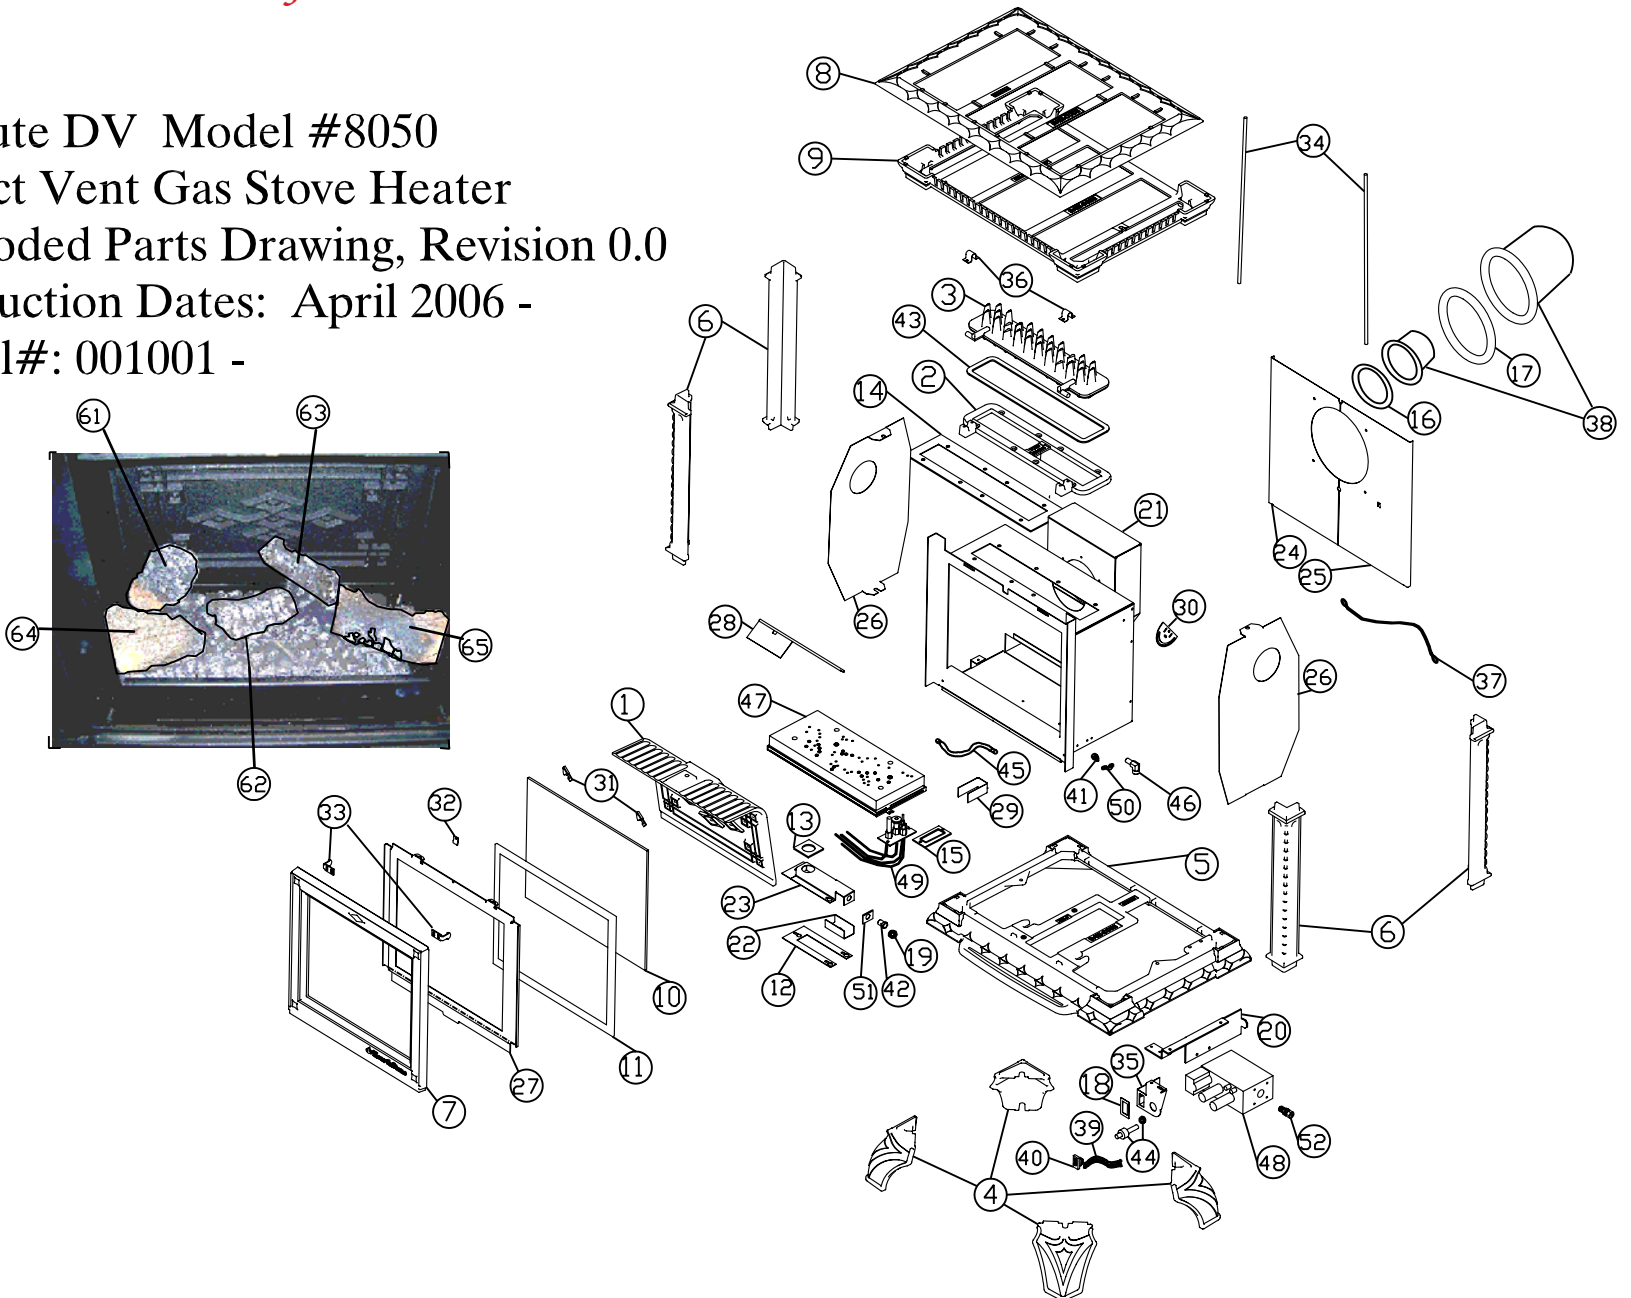

hearthstone

the HEART of YOUR HOME

Tribute DV Model #8050
Direct Vent Gas Stove Heater
Exploded Parts Drawing, Revision 0.0
Production Dates: April 2006 -
Serial#: 001001 -

hearthstone

the HEART of YOUR HOME

Model: Tribute DV #8050

Production Dates: April 2006 -

Serial #: 001001 -

Note: Specify color for enameled cast iron parts.

Key	Part #	Description
1	2010-532	Firebox Baffle
2	2010-535	Heat Exchanger Base
3	2010-537	Heat Exchanger
4	2010-210	Cast Foot (Leg)
5	2010-505	Cast Bottom
6	2010-520	Cast Side Leg (Coner Post)
7	2010-530	Cast Front
8	2010-545	Cast Upper Top
9	2010-540	Cast Lower Top
10	3030-046	Glass: 11.94"x14.28"x.2"
11	3110-071	Glass Gasket: Tape,1"x 1/8",AD
12	3160-051	Gasket: Air Shutter
13	3160-125	Gasket: Burner
14	3160-150	Gasket: Heat Exchanger
15	3160-152	Gasket: Pilot Light
16	3160-155	Gasket: Flue outlet
17	3160-157	Gasket: Flue Inlet
18	3300-334	Label: On/Off
19	4200-0090	Nut: Jam,1/8" NPT, Brass
20	5050-005	Valve Support Bracket
21	5050-010	Firebox
22	5050-015	Air Shutter
23	5050-017	Air Shutter Box
24	5050-020	Leaft Rear Panel
25	5050-022	Right Rear Panel
26	5050-030	Side stone Heatshield
27	5050-050	Glass Retainer Frame
28	5050-060	Restrictor
29	5120-020	Pilot Shield